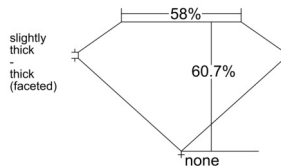

GIA®

FACSIMILE

GIA REPORT 1549090821

Verify this report at GIA.edu

GIA NATURAL DIAMOND DOSSIER®

November 26, 2025
GIA Report Number 1549090821
Shape and Cutting Style ..... Heart Brilliant
Measurements ..... 5.26 x 6.15 x 3.74 mm

GRADING RESULTS

Carat Weight ..... 0.70 carat
Color Grade ..... E
Clarity Grade VS2

ADDITIONAL GRADING INFORMATION

Polish ..... Excellent
Symmetry ..... Excellent
Fluorescence ..... None
Clarity Characteristics ..... Crystal
Inscription(s): GIA 1549090821

PROPORTIONS

Profile not to actual proportions

GRADING SCALES

GIA COLOR SCALE		GIA CLARITY SCALE			
COLORLESS	D	VERY VERY SLIGHTLY INCLUDED	FLAWLESS		
	E		INTERNALLY FLAWLESS		
	F		VS₁		
	NEAR COLORLESS	G	VERY SLIGHTLY INCLUDED	VS₂	
		H		VS₁	
		FAINT	I	SLIGHTLY INCLUDED	VS₂
			J		SI₁
	K		SI₂		
	LIGHT		L	INCLUDED	I₁
			M		I₂
N			I₃		
O					
P					
Q					
R