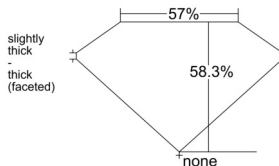

GIA®

FACSIMILE

GIA REPORT 1548995477

Verify this report at GIA.edu

GIA NATURAL DIAMOND DOSSIER®

April 09, 2026
GIA Report Number 1548995477
Shape and Cutting Style ..... Heart Brilliant
Measurements ..... 5.46 x 6.30 x 3.67 mm

GRADING RESULTS

Carat Weight ..... 0.73 carat
Color Grade ..... H
Clarity Grade SI2

ADDITIONAL GRADING INFORMATION

Polish ..... Excellent
Symmetry ..... Very Good
Fluorescence ..... None
Clarity Characteristics ..... Crystal
Inscription(s): GIA 1548995477

PROPORTIONS

Profile not to actual proportions

GRADING SCALES

GIA COLOR SCALE		GIA CLARITY SCALE			
COLORLESS	D	VERY VERY SLIGHTLY INCLUDED	FLAWLESS		
	E		INTERNALLY FLAWLESS		
	F	VERY SLIGHTLY INCLUDED	VVS₁		
	G		VVS₂		
	H		VS₁		
	NEAR COLORLESS	I	SLIGHTLY INCLUDED	VS₂	
		J		SI₁	
		FAINT	K	INCLUDED	SI₂
			L		I₁
			M		I₂
VERT LIGHT	N	LIGHT	I₃		
	O				
	P				
	Q				
	R