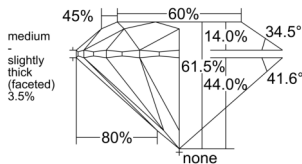

GIA®

FACSIMILE

GIA REPORT 1548982493

Verify this report at GIA.edu

GIA NATURAL DIAMOND DOSSIER®

April 09, 2026
GIA Report Number 1548982493
Shape and Cutting Style ..... Round Brilliant
Measurements ..... 5.09 - 5.12 x 3.14 mm

GRADING RESULTS

Carat Weight ..... 0.50 carat
Color Grade ..... M
Clarity Grade VS1
Cut Grade ..... Excellent

ADDITIONAL GRADING INFORMATION

Polish ..... Excellent
Symmetry ..... Excellent
Fluorescence ..... None
Clarity Characteristics ..... Cloud, Needle
Inscription(s): GIA 1548982493

PROPORTIONS

Profile to actual proportions