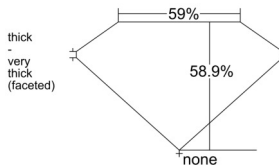

GIA®

FACSIMILE

GIA REPORT 1548977476

Verify this report at GIA.edu

GIA NATURAL DIAMOND DOSSIER®

April 07, 2026
GIA Report Number 1548977476
Shape and Cutting Style ..... Marquise Brilliant
Measurements ..... 7.56 x 3.46 x 2.04 mm

GRADING RESULTS

Carat Weight ..... 0.31 carat
Color Grade ..... E
Clarity Grade VVS1

ADDITIONAL GRADING INFORMATION

Polish ..... Very Good
Symmetry ..... Very Good
Fluorescence ..... None
Clarity Characteristics..... Pinpoint, Cloud, Needle, Feather
Inscription(s): GIA 1548977476

PROPORTIONS

Profile not to actual proportions

GRADING SCALES

GIA COLOR SCALE		GIA CLARITY SCALE			
COLORLESS	D	VERY VERY SLIGHTLY INCLUDED	FLAWLESS		
	E		INTERNALLY FLAWLESS		
	F	VERY SLIGHTLY INCLUDED	VVS₁		
	G		VVS₂		
	H		VS₁		
	NEAR COLORLESS	I	SLIGHTLY INCLUDED	VS₂	
		J		SI₁	
		FAINT	K	INCLUDED	SI₂
			L		I₁
			M		I₂
VERT LIGHT	N	LIGHT	I₃		
	O				
	P				
	Q				
	R				
	S				
	T