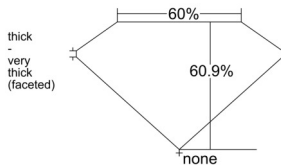

GIA®

FACSIMILE

GIA REPORT 1548977443

Verify this report at gia.edu

GIA NATURAL DIAMOND DOSSIER®

April 07, 2026
GIA Report Number 1548977443
Shape and Cutting Style ..... Pear Brilliant
Measurements ..... 5.97 x 3.85 x 2.35 mm

GRADING RESULTS

Carat Weight ..... 0.33 carat
Color Grade ..... E
Clarity Grade SI1

ADDITIONAL GRADING INFORMATION

Polish ..... Very Good
Symmetry ..... Very Good
Fluorescence ..... Faint
Clarity Characteristics ..... Crystal
Inscription(s): GIA 1548977443

PROPORTIONS

Profile not to actual proportions

GRADING SCALES

GIA COLOR SCALE		GIA CLARITY SCALE				
COLORLESS	D	VERY VERY SLIGHTLY INCLUDED	FLAWLESS			
	E		INTERNALLY FLAWLESS			
	F		VVS₁			
	G		VVS₂			
	NEAR COLORLESS		H	VERY SLIGHTLY INCLUDED	VS₁	
			I		VS₂	
	FAINT		J	SLIGHTLY INCLUDED	SI₁	
			K		SI₂	
			L		INCLUDED	I₁
			M			I₂
N		I₃				
VERT LIGHT		O	INCLUDED			
		P				
		Q				
	R					
	S					
	T					
LIGHT	U					
	V					
	W					
	X					
	Y					
	Z