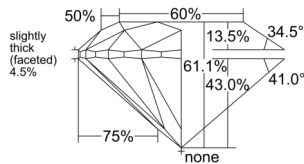

GIA®

FACSIMILE

GIA REPORT 1548974575

Verify this report at GIA.edu

GIA NATURAL DIAMOND DOSSIER®

April 06, 2026
GIA Report Number 1548974575
Shape and Cutting Style ..... Round Brilliant
Measurements ..... 5.26 - 5.29 x 3.22 mm

GRADING RESULTS

Carat Weight ..... 0.55 carat
Color Grade ..... F
Clarity Grade VS1
Cut Grade ..... Excellent

ADDITIONAL GRADING INFORMATION

Polish ..... Excellent
Symmetry ..... Excellent
Fluorescence ..... Medium Blue
Clarity Characteristics..... Crystal, Needle, Pinpoint
Inscription(s): GIA 1548974575

PROPORTIONS

Profile to actual proportions