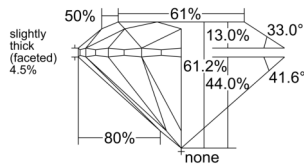

GIA®

FACSIMILE

GIA REPORT

1548969781

Verify this report at GIA.edu

GIA NATURAL DIAMOND DOSSIER®

April 07, 2026
GIA Report Number 1548969781
Shape and Cutting Style ..... Round Brilliant
Measurements ..... 4.34 - 4.36 x 2.66 mm

GRADING RESULTS

Carat Weight ..... 0.31 carat
Color Grade ..... K
Clarity Grade VVS1
Cut Grade ..... Excellent

ADDITIONAL GRADING INFORMATION

Polish ..... Excellent
Symmetry ..... Excellent
Fluorescence ..... Medium Blue
Clarity Characteristics ..... Cloud, Feather
Inscription(s): GIA 1548969781

PROPORTIONS

Profile to actual proportions