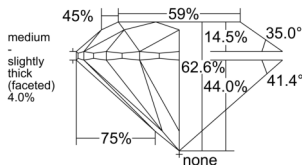

GIA®

FACSIMILE

GIA REPORT 1548965440

Verify this report at GIA.edu

GIA NATURAL DIAMOND DOSSIER®

April 06, 2026
GIA Report Number 1548965440
Shape and Cutting Style ..... Round Brilliant
Measurements ..... 5.05 - 5.08 x 3.17 mm

GRADING RESULTS

Carat Weight ..... 0.50 carat
Color Grade ..... K
Clarity Grade VS1
Cut Grade ..... Excellent

ADDITIONAL GRADING INFORMATION

Polish ..... Excellent
Symmetry ..... Excellent
Fluorescence ..... None
Clarity Characteristics ..... Cloud, Needle
Inscription(s): GIA 1548965440

PROPORTIONS

Profile to actual proportions