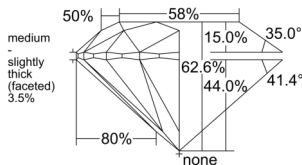

GIA®

FACSIMILE

GIA REPORT 1548965359

Verify this report at GIA.edu

GIA NATURAL DIAMOND DOSSIER®

April 07, 2026
GIA Report Number 1548965359
Shape and Cutting Style ..... Round Brilliant
Measurements ..... 5.37 - 5.40 x 3.37 mm

GRADING RESULTS

Carat Weight ..... 0.60 carat
Color Grade ..... M
Clarity Grade VVS1
Cut Grade ..... Excellent

ADDITIONAL GRADING INFORMATION

Polish ..... Excellent
Symmetry ..... Excellent
Fluorescence ..... None
Clarity Characteristics ..... Pinpoint, Surface Graining
Inscription(s): GIA 1548965359

PROPORTIONS

GRADING SCALES

GIA COLOR SCALE

COLORLESS	D
	E
	F
	G
	H
	I
	J
NEAR COLORLESS	K
	L
FAIN	M
	N
	O
	P
VERY LIGHT	Q
	R
	S
	T
	U
	V
	W
	X
	Y
LIGHT	Z

GIA CLARITY SCALE

FLAWLESS	INTERNAL FLAWLESS	
		FLAWLESS
VERY VERY SLIGHTLY INCLUDED	VVS₁	
	VVS₂	
VERY SLIGHTLY INCLUDED	VS₁	
	VS₂	
SLIGHTLY INCLUDED	SI₁	
	SI₂	
INCLUDED	I₁	
	I₂	
	I₃	

GIA CUT SCALE

EXCELLENT
VERY GOOD
GOOD
FAIR
POOR