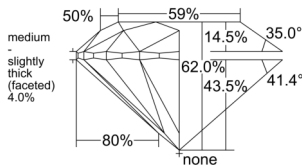

GIA®

FACSIMILE

GIA REPORT 1548963430

Verify this report at GIA.edu

GIA NATURAL DIAMOND DOSSIER®

April 06, 2026
GIA Report Number 1548963430
Shape and Cutting Style ..... Round Brilliant
Measurements ..... 4.31 - 4.32 x 2.68 mm

GRADING RESULTS

Carat Weight ..... 0.31 carat
Color Grade ..... K
Clarity Grade VVS1
Cut Grade ..... Excellent

ADDITIONAL GRADING INFORMATION

Polish ..... Excellent
Symmetry ..... Excellent
Fluorescence ..... Faint
Clarity Characteristics ..... Pinpoint, Feather
Inscription(s): GIA 1548963430

PROPORTIONS

Profile to actual proportions