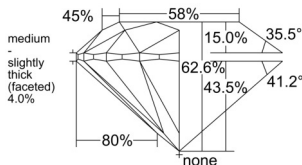

GIA®

FACSIMILE

GIA REPORT 1548954136

Verify this report at GIA.edu

GIA NATURAL DIAMOND DOSSIER®

April 02, 2026
GIA Report Number 1548954136
Shape and Cutting Style ..... Round Brilliant
Measurements ..... 4.92 - 4.94 x 3.09 mm

GRADING RESULTS

Carat Weight ..... 0.46 carat
Color Grade ..... F
Clarity Grade VVS1
Cut Grade ..... Excellent

ADDITIONAL GRADING INFORMATION

Polish ..... Excellent
Symmetry ..... Excellent
Fluorescence ..... None
Clarity Characteristics ..... Pinpoint, Cloud, Feather
Inscription(s): GIA 1548954136

PROPORTIONS

GRADING SCALES

GIA COLOR SCALE	GIA CLARITY SCALE	GIA CUT SCALE	
D	FLAWLESS	EXCELLENT	
E	INTERNALLY FLAWLESS		
F		VVS₁	VERY GOOD
G	VVS₂		
H	VS₁	GOOD	
I	VS₂		
J	SI₁	FAIR	
K	SI₂		
L	I₁	POOR	
M	I₂		
N	I₃		
O			
P			
Q			
R			
S			
T			
U			
V			
W			
X			
Y			
Z