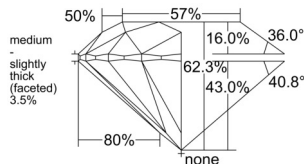

GIA®

FACSIMILE

GIA REPORT 1548953408

Verify this report at GIA.edu

GIA NATURAL DIAMOND DOSSIER®

April 03, 2026
GIA Report Number 1548953408
Shape and Cutting Style ..... Round Brilliant
Measurements ..... 5.68 - 5.70 x 3.54 mm

GRADING RESULTS

Carat Weight ..... 0.70 carat
Color Grade ..... M
Clarity Grade S11
Cut Grade ..... Excellent

ADDITIONAL GRADING INFORMATION

Polish ..... Excellent
Symmetry ..... Excellent
Fluorescence ..... Faint
Clarity Characteristics ..... Feather, Cavity
Inscription(s): GIA 1548953408

PROPORTIONS

GRADING SCALES

GIA COLOR SCALE

COLORESS	D
	E
	F
	G
	H
	I
	J
NEAR COLORESS	K
	L
FAIN	M
	N
	O
	P
VERY LIGHT	Q
	R
	S
	T
	U
	V
	W
	X
	Y
LIGHT	Z

GIA CLARITY SCALE

FLAWLESS	INTERNAL FLAWLESS	
		EXCELLENT
VERY VERY SLIGHTLY INCLUDED	VVS₁	VERY GOOD
VERY SLIGHTLY INCLUDED	VVS₂	
SLIGHTLY INCLUDED	VS₁	GOOD
	VS₂	
INCLUDED	SI₁	FAIR
	SI₂	
INCLUDED	I₁	POOR
	I₂	
	I₃