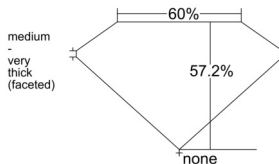

GIA®

FACSIMILE

GIA REPORT 1548938739

Verify this report at GIA.edu

GIA NATURAL DIAMOND DOSSIER®

April 03, 2026
GIA Report Number 1548938739
Shape and Cutting Style ..... Heart Brilliant
Measurements ..... 5.51 x 6.22 x 3.56 mm

GRADING RESULTS

Carat Weight ..... 0.71 carat
Color Grade ..... H
Clarity Grade VS2

ADDITIONAL GRADING INFORMATION

Polish ..... Excellent
Symmetry ..... Excellent
Fluorescence ..... None
Clarity Characteristics ..... Feather, Cloud
Inscription(s): GIA 1548938739

PROPORTIONS

Profile not to actual proportions

GRADING SCALES

GIA COLOR SCALE		GIA CLARITY SCALE		
COLORLESS	D	VERY VERY SLIGHTLY INCLUDED	FLAWLESS	
	E		INTERNALLY FLAWLESS	
	F		VVS₁	
	NEAR COLORLESS	G	VVS₂	
		H	VERY SLIGHTLY INCLUDED	VS₁
		I		VS₂
		J	SLIGHTLY INCLUDED	SI₁
	K	SI₂		
	L	INCLUDED		I₁
	M		I₂	
FAINT	N	INCLUDED	I₃	
	O			
	P			
	Q			
	R			
	S			
VERT LIGHT	T	INCLUDED		
	U			
	V			
	W			
	X			
	Y			
LIGHT	Z