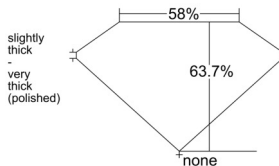

GIA®

FACSIMILE

GIA REPORT 1548935636

Verify this report at GIA.edu

GIA NATURAL DIAMOND DOSSIER®

April 01, 2026
GIA Report Number 1548935636
Shape and Cutting Style ..... Heart Brilliant
Measurements ..... 5.83 x 6.51 x 4.15 mm

GRADING RESULTS

Carat Weight ..... 0.90 carat
Color Grade ..... E
Clarity Grade VS1

ADDITIONAL GRADING INFORMATION

Polish ..... Excellent
Symmetry ..... Very Good
Fluorescence ..... Faint
Clarity Characteristics ..... Crystal
Inscription(s): GIA 1548935636

PROPORTIONS

Profile not to actual proportions

GRADING SCALES

GIA COLOR SCALE		GIA CLARITY SCALE		
COLORLESS	D	VERY VERY SLIGHTLY INCLUDED	FLAWLESS	
	E		INTERNALLY FLAWLESS	
	F		VVS₁	
	G		VVS₂	
	NEAR COLORLESS	H	VERY SLIGHTLY INCLUDED	VS₁
		I		VS₂
		J	SLIGHTLY INCLUDED	SI₁
		K		SI₂
	FAINT	L	INCLUDED	I₁
		M		I₂
N		I₃		
O				
VERT LIGHT		P		
		Q		
		R		
		S		
LIGHT	T			
	U			
	V			
	W			
	X			
	Y			
	Z