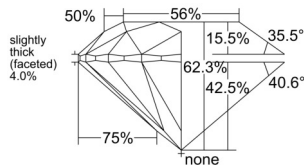

GIA®

FACSIMILE

GIA REPORT

1548931061

Verify this report at GIA.edu

GIA NATURAL DIAMOND DOSSIER®

March 31, 2026
GIA Report Number 1548931061
Shape and Cutting Style ..... Round Brilliant
Measurements ..... 5.71 - 5.75 x 3.57 mm

GRADING RESULTS

Carat Weight ..... 0.73 carat
Color Grade ..... H
Clarity Grade VS2
Cut Grade ..... Excellent

ADDITIONAL GRADING INFORMATION

Polish ..... Excellent
Symmetry ..... Excellent
Fluorescence ..... None
Clarity Characteristics ..... Crystal
Inscription(s): GIA 1548931061

PROPORTIONS

Profile to actual proportions