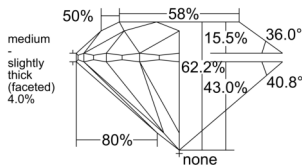

GIA®

FACSIMILE

GIA REPORT 1548904076

Verify this report at GIA.edu

GIA NATURAL DIAMOND DOSSIER®

March 27, 2026
GIA Report Number 1548904076
Shape and Cutting Style ..... Round Brilliant
Measurements ..... 4.30 - 4.33 x 2.69 mm

GRADING RESULTS

Carat Weight ..... 0.31 carat
Color Grade ..... K
Clarity Grade VS1
Cut Grade ..... Excellent

ADDITIONAL GRADING INFORMATION

Polish ..... Excellent
Symmetry ..... Excellent
Fluorescence ..... Faint
Clarity Characteristics ..... Cloud, Pinpoint, Needle
Inscription(s): GIA 1548904076

PROPORTIONS

Profile to actual proportions

GRADING SCALES

GIA COLOR SCALE

COLORED	D
	E
	F
	G
	H
	I
	J
NEAR COLORLESS	K
	L
	M
	N
	O
	P
	Q
	R
	S
	T
	U
	V
	W
	X
	Y
	Z

GIA CLARITY SCALE

FLAWLESS	VERY VERY SLIGHTLY INCLUDED	VS₁	VS₂	VS₁	VS₂	SL₁	SL₂	I₁	I₂	I₃	
											INTERNALLY FLAWLESS

GIA CUT SCALE

EXCELLENT
VERY GOOD
GOOD
FAIR
POOR