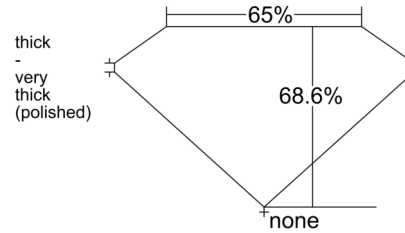

GIA NATURAL DIAMOND GRADING REPORT

March 28, 2026
 GIA Report Number 1548897691
 Shape and Cutting Style Square Emerald Cut
 Measurements 5.42 x 5.35 x 3.67 mm

GRADING RESULTS

Carat Weight 1.02 carat
 Color Grade G
 Clarity Grade VVS1

Profile not to actual proportions

CLARITY CHARACTERISTICS

KEY TO SYMBOLS*

- Pinpoint
- ~ Feather

* Red symbols denote internal characteristics (inclusions). Green or black symbols denote external characteristics (blemishes). Diagram is an approximate representation of the diamond, and symbols shown indicate type, position, and approximate size of clarity characteristics. All clarity characteristics may not be shown. Details of finish are not shown.