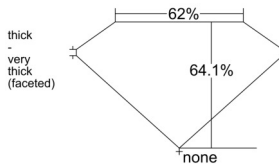

GIA®

FACSIMILE

GIA REPORT 1548887445

Verify this report at GIA.edu

GIA NATURAL DIAMOND DOSSIER®

March 25, 2026
GIA Report Number 1548887445
Shape and Cutting Style ..... Pear Brilliant
Measurements ..... 7.91 x 5.13 x 3.28 mm

GRADING RESULTS

Carat Weight ..... 0.80 carat
Color Grade ..... D
Clarity Grade VVS1

ADDITIONAL GRADING INFORMATION

Polish ..... Excellent
Symmetry ..... Very Good
Fluorescence ..... Medium Blue
Clarity Characteristics ..... Pinpoint, Cavity
Inscription(s): GIA 1548887445

PROPORTIONS

Profile not to actual proportions

GRADING SCALES

GIA COLOR SCALE		GIA CLARITY SCALE	
COLORLESS	D	VERY VERY SLIGHTLY INCLUDED	FLAWLESS
	E		INTERNALLY FLAWLESS
	F		VVS₁
	G		VVS₂
	H		VS₁
	I		VS₂
	J		SI₁
	K		SI₂
	L		I₁
	M		I₂
NEAR COLORLESS	N	SLIGHTLY INCLUDED	I₃
	O		
	P		
	Q		
FAINT	R		
	S		
	T		
	U		
VERT LIGHT	V		
	W		
	X		
	Y		
LIGHT	Z