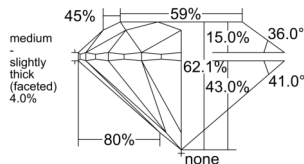

GIA®

FACSIMILE

GIA REPORT 1548853273

Verify this report at GIA.edu

GIA NATURAL DIAMOND DOSSIER®

March 20, 2026
GIA Report Number 1548853273
Shape and Cutting Style ..... Round Brilliant
Measurements ..... 5.36 - 5.40 x 3.34 mm

GRADING RESULTS

Carat Weight ..... 0.60 carat
Color Grade I
Clarity Grade VVS1
Cut Grade ..... Excellent

ADDITIONAL GRADING INFORMATION

Polish ..... Excellent
Symmetry ..... Excellent
Fluorescence ..... None
Clarity Characteristics ..... Pinpoint, Cloud, Feather
Inscription(s): GIA 1548853273

PROPORTIONS

GRADING SCALES

GIA COLOR SCALE

COLOREDNESS	D
	E
	F
	G
	H
	I
	J
NEAR COLORLESS	K
	L
FAIN	M
	N
	O
	P
VERY LIGHT	Q
	R
	S
	T
	U
	V
	W
	X
	Y
LIGHT	Z

GIA CLARITY SCALE

FLAWLESS	INTERNAL FLAWLESS	
		FLAWLESS
VERY VERY SLIGHTLY INCLUDED	VVS₁	
	VVS₂	
VERY SLIGHTLY INCLUDED	VS₁	
	VS₂	
SLIGHTLY INCLUDED	SI₁	
	SI₂	
INCLUDED	I₁	
	I₂	
	I₃	

GIA CUT SCALE

EXCELLENT
VERY GOOD
GOOD
FAIR
POOR