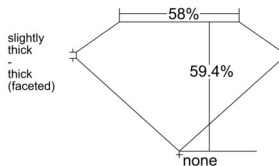

GIA®

FACSIMILE

GIA REPORT 1548840992

Verify this report at GIA.edu

GIA NATURAL DIAMOND DOSSIER®

March 20, 2026
GIA Report Number 1548840992
Shape and Cutting Style ..... Heart Brilliant
Measurements ..... 4.68 x 5.57 x 3.31 mm

GRADING RESULTS

Carat Weight ..... 0.52 carat
Color Grade ..... G
Clarity Grade VVS2

ADDITIONAL GRADING INFORMATION

Polish ..... Excellent
Symmetry ..... Excellent
Fluorescence ..... None
Clarity Characteristics ..... Pinpoint, Cloud
Inscription(s): GIA 1548840992

PROPORTIONS

Profile not to actual proportions

GRADING SCALES

GIA COLOR SCALE		GIA CLARITY SCALE			
COLORLESS	D	VERY VERY SLIGHTLY INCLUDED	FLAWLESS		
	E		INTERNALLY FLAWLESS		
	F	VERY SLIGHTLY INCLUDED	VVS₁		
	G		VVS₂		
	H		VS₁		
	NEAR COLORLESS	I	SLIGHTLY INCLUDED	VS₂	
		J		SI₁	
		FAINT	K	INCLUDED	SI₂
			L		I₁
			M		I₂
VERT LIGHT	N	LIGHT	I₃		
	O				
	P				
	Q				
	R