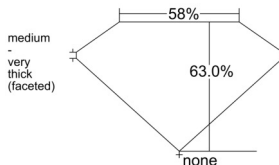

GIA®

FACSIMILE

GIA REPORT 1548815643

Verify this report at GIA.edu

GIA NATURAL DIAMOND DOSSIER®

March 17, 2026
GIA Report Number 1548815643
Shape and Cutting Style ..... Heart Brilliant
Measurements ..... 4.82 x 5.33 x 3.36 mm

GRADING RESULTS

Carat Weight ..... 0.50 carat
Color Grade ..... E
Clarity Grade VS1

ADDITIONAL GRADING INFORMATION

Polish ..... Excellent
Symmetry ..... Very Good
Fluorescence ..... None
Clarity Characteristics ..... Feather, Pinpoint
Inscription(s): GIA 1548815643

PROPORTIONS

Profile not to actual proportions

GRADING SCALES

GIA COLOR SCALE		GIA CLARITY SCALE			
COLORLESS	D	VERY VERY SLIGHTLY INCLUDED	FLAWLESS		
	E		INTERNALLY FLAWLESS		
	F	VERY SLIGHTLY INCLUDED	VVS₁		
	G		VVS₂		
	H		VS₁		
	NEAR COLORLESS	I	SLIGHTLY INCLUDED	VS₂	
		J		SI₁	
		FAINT	K	INCLUDED	SI₂
			L		I₁
			M		I₂
VERT LIGHT	N	INCLUDED	I₃		
	O				
	P				
	Q				
	R				
	S				
LIGHT	T				
	U				
	V				
	W				
	X				
Y					
Z