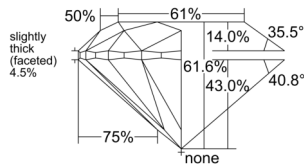

GIA®

FACSIMILE

GIA REPORT 1548794523

Verify this report at GIA.edu

GIA NATURAL DIAMOND DOSSIER®

March 11, 2026
GIA Report Number 1548794523
Shape and Cutting Style ..... Round Brilliant
Measurements ..... 5.05 - 5.09 x 3.13 mm

GRADING RESULTS

Carat Weight ..... 0.51 carat
Color Grade ..... D
Clarity Grade VS2
Cut Grade ..... Excellent

ADDITIONAL GRADING INFORMATION

Polish ..... Excellent
Symmetry ..... Excellent
Fluorescence ..... None
Clarity Characteristics ..... Cloud, Crystal
Inscription(s): GIA 1548794523

PROPORTIONS

Profile to actual proportions