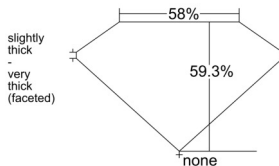

GIA®

FACSIMILE

GIA REPORT 1548791914

Verify this report at GIA.edu

GIA NATURAL DIAMOND DOSSIER®

March 11, 2026
GIA Report Number 1548791914
Shape and Cutting Style ..... Heart Brilliant
Measurements ..... 5.81 x 6.70 x 3.98 mm

GRADING RESULTS

Carat Weight ..... 0.92 carat
Color Grade ..... D
Clarity Grade VS1

ADDITIONAL GRADING INFORMATION

Polish ..... Excellent
Symmetry ..... Very Good
Fluorescence ..... Faint
Clarity Characteristics..... Crystal, Needle
Inscription(s): GIA 1548791914

PROPORTIONS

Profile not to actual proportions

GRADING SCALES

GIA COLOR SCALE		GIA CLARITY SCALE			
COLORLESS	D	VERY VERY SLIGHTLY INCLUDED	FLAWLESS		
	E		INTERNALLY FLAWLESS		
	F	VERY SLIGHTLY INCLUDED	VS₁		
	G		VS₂		
	H		VS₁		
	NEAR COLORLESS	I	SLIGHTLY INCLUDED	VS₂	
		J		SI₁	
		FAINT	K	INCLUDED	SI₂
			L		I₁
			M		I₂
VERT LIGHT	N	INCLUDED	I₃		
	O				
	P				
	Q				
	R				
LIGHT	S				
	T				
	U				
	V				
	W				
	Z