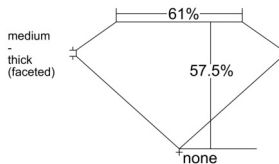

GIA®

FACSIMILE

GIA REPORT 1548774174

Verify this report at GIA.edu

GIA NATURAL DIAMOND DOSSIER®

March 10, 2026
GIA Report Number 1548774174
Shape and Cutting Style ..... Heart Brilliant
Measurements ..... 5.47 x 6.32 x 3.63 mm

GRADING RESULTS

Carat Weight ..... 0.73 carat
Color Grade I
Clarity Grade VS1

ADDITIONAL GRADING INFORMATION

Polish ..... Excellent
Symmetry ..... Excellent
Fluorescence ..... Faint
Clarity Characteristics ..... Crystal
Inscription(s): GIA 1548774174

PROPORTIONS

Profile not to actual proportions

GRADING SCALES

GIA COLOR SCALE		GIA CLARITY SCALE	
COLORLESS	D	VERY VERY SLIGHTLY INCLUDED	FLAWLESS
	E		INTERNALLY FLAWLESS
	F		VVS₁
	G		VVS₂
	H		VS₁
	I		VS₂
	J		SI₁
	K		SI₂
	L		I₁
	M		I₂
NEAR COLORLESS	N	SLIGHTLY INCLUDED	I₃
	O		
	P		
	Q		
FAINT	R		
	S		
	T		
	U		
VERT LIGHT	V		
	W		
	X		
	Y		
LIGHT	Z