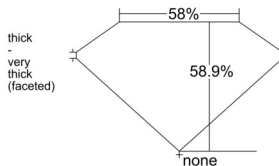

GIA®

FACSIMILE

GIA REPORT 1548764397

Verify this report at GIA.edu

GIA NATURAL DIAMOND DOSSIER®

March 06, 2026
GIA Report Number 1548764397
Shape and Cutting Style ..... Heart Brilliant
Measurements ..... 4.65 x 5.49 x 3.23 mm

GRADING RESULTS

Carat Weight ..... 0.50 carat
Color Grade ..... F
Clarity Grade VS1

ADDITIONAL GRADING INFORMATION

Polish ..... Excellent
Symmetry ..... Very Good
Fluorescence ..... None
Clarity Characteristics..... Crystal, Feather, Pinpoint
Inscription(s): GIA 1548764397

PROPORTIONS

Profile not to actual proportions

GRADING SCALES

GIA COLOR SCALE		GIA CLARITY SCALE			
COLORLESS	D	VERY VERY SLIGHTLY INCLUDED	FLAWLESS		
	E		INTERNALLY FLAWLESS		
	F	VERY SLIGHTLY INCLUDED	VVS₁		
	G		VVS₂		
	H		VS₁		
	NEAR COLORLESS	I	SLIGHTLY INCLUDED	VS₂	
		J		SI₁	
		FAINT	K	INCLUDED	SI₂
			L		I₁
			M		I₂
VERT LIGHT	N	INCLUDED	I₃		
	O				
	P				
	Q				
	R				
LIGHT	S				
	T				
	U				
	V				
	W				
X					
Y					
Z