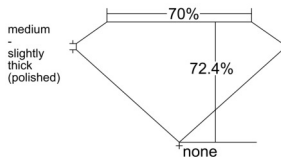

GIA®

FACSIMILE

GIA REPORT 1548762413

Verify this report at GIA.edu

GIA NATURAL DIAMOND DOSSIER®

March 11, 2026
GIA Report Number 1548762413
Shape and Cutting Style ..... Square Modified Brilliant
Measurements ..... 5.25 x 5.21 x 3.77 mm

GRADING RESULTS

Carat Weight ..... 0.91 carat
Color Grade ..... G
Clarity Grade VS1

ADDITIONAL GRADING INFORMATION

Polish ..... Excellent
Symmetry ..... Excellent
Fluorescence ..... Faint
Clarity Characteristics ..... Cloud, Feather, Pinpoint
Inscription(s): GIA 1548762413

PROPORTIONS

Profile not to actual proportions

GRADING SCALES

GIA COLOR SCALE		GIA CLARITY SCALE			
COLORLESS	D	VERY VERY SLIGHTLY INCLUDED	FLAWLESS		
	E		INTERNALLY FLAWLESS		
	F	VERY SLIGHTLY INCLUDED	VVS₁		
	G		VVS₂		
	H		VS₁		
	NEAR COLORLESS	I	SLIGHTLY INCLUDED	VS₂	
		J		SI₁	
		FAINT	K	INCLUDED	SI₂
			L		I₁
			M		I₂
VERT LIGHT	N	LIGHT	I₃		
	O				
	P				
	Q				
	R				
	S				
	T				
LIGHT	U				
	V				
	W				
	X				
Y					
Z