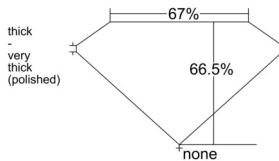

GIA®

FACSIMILE

GIA REPORT 1548754492

Verify this report at GIA.edu

GIA NATURAL DIAMOND DOSSIER®

March 06, 2026
GIA Report Number 1548754492
Shape and Cutting Style ..... Emerald Cut
Measurements ..... 5.93 x 4.21 x 2.80 mm

GRADING RESULTS

Carat Weight ..... 0.70 carat
Color Grade ..... D
Clarity Grade VS1

ADDITIONAL GRADING INFORMATION

Polish ..... Excellent
Symmetry ..... Very Good
Fluorescence ..... None
Clarity Characteristics ..... Crystal, Pinpoint
Inscription(s): GIA 1548754492

PROPORTIONS

Profile not to actual proportions

GRADING SCALES

GIA COLOR SCALE		GIA CLARITY SCALE			
COLORLESS	D	VERY VERY SLIGHTLY INCLUDED	FLAWLESS		
	E		INTERNALLY FLAWLESS		
	F	VERY SLIGHTLY INCLUDED	VS₁		
	G		VS₂		
	H		VS₁		
	NEAR COLORLESS	I	SLIGHTLY INCLUDED	VS₂	
		J		SI₁	
		FAINT	K	INCLUDED	SI₂
			L		I₁
			M		I₂
VERT LIGHT			N	INCLUDED	I₃
			O		
			P		
	Q				
LIGHT	R				
	S				
	T				
	U				
	V				
	Z