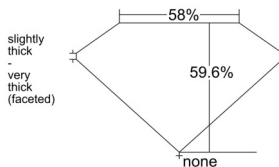

GIA®

FACSIMILE

GIA REPORT 1548754143

Verify this report at GIA.edu

GIA NATURAL DIAMOND DOSSIER®

March 09, 2026
GIA Report Number 1548754143
Shape and Cutting Style ..... Heart Brilliant
Measurements ..... 5.00 x 5.56 x 3.31 mm

GRADING RESULTS

Carat Weight ..... 0.54 carat
Color Grade ..... D
Clarity Grade VS2

ADDITIONAL GRADING INFORMATION

Polish ..... Excellent
Symmetry ..... Very Good
Fluorescence ..... None
Clarity Characteristics ..... Crystal
Inscription(s): GIA 1548754143

PROPORTIONS

Profile not to actual proportions

GRADING SCALES

GIA COLOR SCALE		GIA CLARITY SCALE			
COLORLESS	D	VERY VERY SLIGHTLY INCLUDED	FLAWLESS		
	E		INTERNALLY FLAWLESS		
	F	VERY SLIGHTLY INCLUDED	VS₁		
	G		VS₂		
	H		VS₁		
	NEAR COLORLESS	I	SLIGHTLY INCLUDED	SI₁	
		J		SI₂	
		FAINT	K	INCLUDED	I₁
			L		I₂
			M		I₃
VERT LIGHT	N				
	O				
	P				
	Q				
	R				
	S				
	T				
LIGHT	U				
	V				
	W				
	X				
Y					
Z