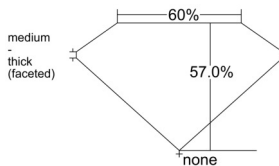

GIA®

FACSIMILE

GIA REPORT 1548751839

Verify this report at GIA.edu

GIA NATURAL DIAMOND DOSSIER®

March 06, 2026
GIA Report Number 1548751839
Shape and Cutting Style ..... Heart Brilliant
Measurements ..... 4.98 x 5.63 x 3.21 mm

GRADING RESULTS

Carat Weight ..... 0.51 carat
Color Grade ..... H
Clarity Grade VVS1

ADDITIONAL GRADING INFORMATION

Polish ..... Very Good
Symmetry ..... Very Good
Fluorescence ..... None
Clarity Characteristics ..... Pinpoint
Inscription(s): GIA 1548751839

PROPORTIONS

Profile not to actual proportions

GRADING SCALES

GIA COLOR SCALE		GIA CLARITY SCALE			
COLORLESS	D	VERY VERY SLIGHTLY INCLUDED	FLAWLESS		
	E		INTERNALLY FLAWLESS		
	F	VERY SLIGHTLY INCLUDED	VVS₁		
	G		VVS₂		
	H		VS₁		
	NEAR COLORLESS	I	SLIGHTLY INCLUDED	VS₂	
		J		SI₁	
		FAINT	K	INCLUDED	SI₂
			L		I₁
			M		I₂
VERY LIGHT			N	INCLUDED	I₃
			O		
			P		
	Q				
LIGHT	R				
	S				
	T				
	U				
	V				
	Z