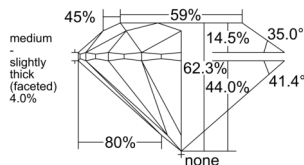

GIA®

FACSIMILE

GIA REPORT 1548746021

Verify this report at GIA.edu

GIA NATURAL DIAMOND DOSSIER®

March 05, 2026
GIA Report Number 1548746021
Shape and Cutting Style ..... Round Brilliant
Measurements ..... 4.32 - 4.35 x 2.70 mm

GRADING RESULTS

Carat Weight ..... 0.31 carat
Color Grade I
Clarity Grade VVS1
Cut Grade ..... Excellent

ADDITIONAL GRADING INFORMATION

Polish ..... Excellent
Symmetry ..... Excellent
Fluorescence ..... Faint
Clarity Characteristics ..... Pinpoint
Inscription(s): GIA 1548746021

PROPORTIONS

Profile to actual proportions