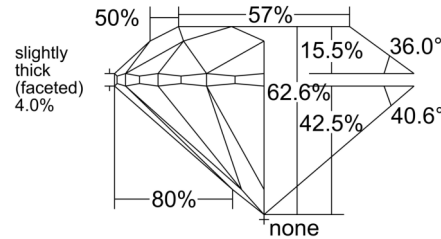

GIA REPORT
1548739377

Verify this report at GIA.edu

FACSIMILE

This is a digital representation of the original GIA Report. This representation might not be accepted in lieu of the original GIA Report in certain circumstances. The original GIA Report includes certain security features which are not reproducible on this facsimile.

GIA NATURAL DIAMOND GRADING REPORT

March 04, 2026
GIA Report Number 1548739377
Shape and Cutting Style ..... Round Brilliant
Measurements ..... 8.00 - 8.03 x 5.01 mm

GRADING RESULTS

Carat Weight ..... 2.01 carat
Color Grade I
Clarity Grade VS2
Cut Grade ..... Excellent

ADDITIONAL GRADING INFORMATION

Polish ..... Excellent
Symmetry ..... Excellent
Fluorescence ..... None
Inscription(s): GIA 1548739377
Comments: Additional clouds are not shown.

PROPORTIONS

Profile to actual proportions