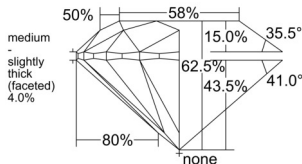

GIA®

FACSIMILE

GIA REPORT 1548722290

Verify this report at GIA.edu

GIA NATURAL DIAMOND DOSSIER®

February 27, 2026
GIA Report Number 1548722290
Shape and Cutting Style ..... Round Brilliant
Measurements ..... 4.72 - 4.75 x 2.96 mm

GRADING RESULTS

Carat Weight ..... 0.41 carat
Color Grade ..... D
Clarity Grade VVS1
Cut Grade ..... Excellent

ADDITIONAL GRADING INFORMATION

Polish ..... Excellent
Symmetry ..... Excellent
Fluorescence ..... Medium Blue
Clarity Characteristics ..... Pinpoint
Inscription(s): GIA 1548722290

PROPORTIONS

GRADING SCALES

GIA COLOR SCALE

COLORLESS	D
	E
	F
	G
	H
	I
	J
NEAR COLORLESS	K
	L
FAIN	M
	N
	O
	P
VERY LIGHT	Q
	R
	S
	T
	U
	V
	W
	X
	Y
LIGHT	Z

GIA CLARITY SCALE

FLAWLESS	INTERNAL FLAWLESS	
		EXCELLENT
VERY VERY SLIGHTLY INCLUDED	VVS₁	VERY GOOD
VERY SLIGHTLY INCLUDED	VVS₂	
SLIGHTLY INCLUDED	VS₁	GOOD
	VS₂	
INCLUDED	SI₁	FAIR
	SI₂	
INCLUDED	I₁	POOR
	I₂	
	I₃