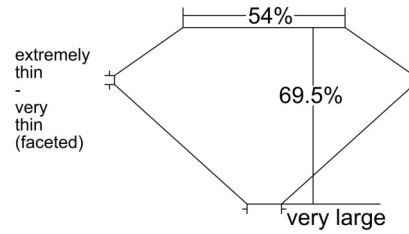

GIA NATURAL DIAMOND GRADING REPORT

February 27, 2026
GIA Report Number 1548712496
Shape and Cutting Style ..... Old Mine Brilliant
Measurements ..... 6.56 x 5.48 x 3.80 mm

GRADING RESULTS

Carat Weight ..... 1.07 carat
Color Grade ..... H
Clarity Grade VVS2

ADDITIONAL GRADING INFORMATION

Polish ..... Very Good
Symmetry ..... Fair
Fluorescence ..... None
Inscription(s): GIA 1548712496

PROPORTIONS

Profile not to actual proportions