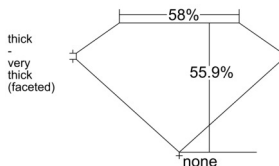

GIA®

FACSIMILE

GIA REPORT 1548691678

Verify this report at GIA.edu

GIA NATURAL DIAMOND DOSSIER®

February 25, 2026
GIA Report Number 1548691678
Shape and Cutting Style ..... Heart Brilliant
Measurements ..... 5.57 x 6.26 x 3.50 mm

GRADING RESULTS

Carat Weight ..... 0.74 carat
Color Grade ..... G
Clarity Grade VVS1

ADDITIONAL GRADING INFORMATION

Polish ..... Excellent
Symmetry ..... Very Good
Fluorescence ..... None
Clarity Characteristics ..... Feather
Inscription(s): GIA 1548691678

PROPORTIONS

Profile not to actual proportions

GRADING SCALES

GIA COLOR SCALE		GIA CLARITY SCALE	
COLORLESS	D	VERY VERY SLIGHTLY INCLUDED	FLAWLESS
	E		INTERNALLY FLAWLESS
	F		VVS₁
	G		VVS₂
	H		VS₁
	I		VS₂
	J		SI₁
	K		SI₂
	L		I₁
	M		I₂
NEAR COLORLESS	N	SLIGHTLY INCLUDED	I₃
	O		
	P		
	Q		
FAINT	R		
	S		
	T		
	U		
VERT LIGHT	V		
	W		
	X		
	Y		
LIGHT	Z