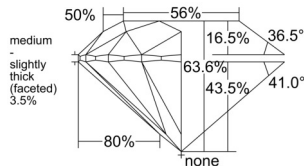

GIA®

FACSIMILE

GIA REPORT 1548608076

Verify this report at GIA.edu

GIA NATURAL DIAMOND DOSSIER®

February 10, 2026
GIA Report Number 1548608076
Shape and Cutting Style ..... Round Brilliant
Measurements ..... 5.33 - 5.37 x 3.40 mm

GRADING RESULTS

Carat Weight ..... 0.60 carat
Color Grade ..... M
Clarity Grade VS1
Cut Grade ..... Excellent

ADDITIONAL GRADING INFORMATION

Polish ..... Excellent
Symmetry ..... Excellent
Fluorescence ..... None
Clarity Characteristics ..... Crystal
Inscription(s): GIA 1548608076

PROPORTIONS

Profile to actual proportions