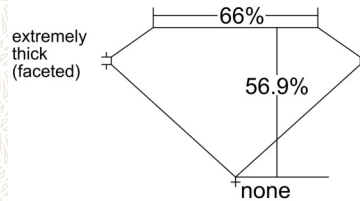

GIA NATURAL COLORED DIAMOND REPORT

March 11, 2026
 Report Type Grading Report
 GIA Report Number 1548594344
 Shape and Cutting Style Heart Modified Brilliant
 Measurements 4.80 x 6.01 x 3.42 mm

Carat Weight 0.81 carat
 Color Grade Fancy Light Green-Yellow
 Color Origin Natural
 Color Distribution Even
 Clarity Grade VS1
 Proportions:

Profile not to actual proportions

Polish Excellent
 Symmetry Very Good
 Fluorescence Strong Blue
 Inscription(s): GIA 1548594344

ADDITIONAL INFORMATION

GIA COLORED DIAMOND SCALE

Illustration of GIA fancy color grade interrelationships

GIA CLARITY SCALE

FLAWLESS
INTERNALLY FLAWLESS
VVS ₁
VVS ₂
VS ₁
VS ₂
SI ₁
SI ₂
I ₁
I ₂
I ₃

CLARITY CHARACTERISTICS

KEY TO SYMBOLS*

- Crystal
- ~ Feather

* Red symbols denote internal characteristics (inclusions). Green or black symbols denote external characteristics (blemishes). Diagram is an approximate representation of the diamond, and symbols shown indicate type, position, and approximate size of clarity characteristics. All clarity characteristics may not be shown. Details of finish are not shown.