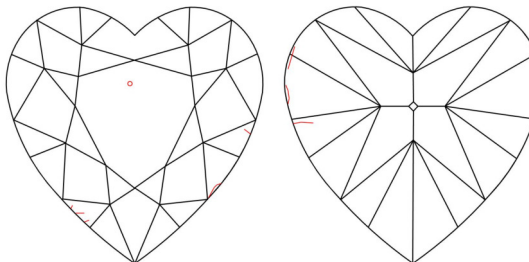

GIA NATURAL COLORED DIAMOND REPORT

March 11, 2026
 Report Type Grading Report
 GIA Report Number 1548594344
 Shape and Cutting Style Heart Modified Brilliant
 Measurements 4.80 x 6.01 x 3.42 mm

Carat Weight 0.81 carat
 Color Grade Fancy Light Green-Yellow
 Color Origin Natural
 Color Distribution Even
 Clarity Grade VS1
 Proportions:

Profile not to actual proportions

Polish Excellent
 Symmetry Very Good
 Fluorescence Strong Blue
 Inscription(s): GIA 1548594344

ADDITIONAL INFORMATION

GIA COLORED DIAMOND SCALE

Illustration of GIA fancy color grade interrelationships

GIA CLARITY SCALE

FLAWLESS
INTERNALLY FLAWLESS
VVS ₁
VVS ₂
VS ₁
VS ₂
SI ₁
SI ₂
I ₁
I ₂
I ₃

CLARITY CHARACTERISTICS

KEY TO SYMBOLS*

- Crystal
- ~ Feather

* Red symbols denote internal characteristics (inclusions). Green or black symbols denote external characteristics (blemishes). Diagram is an approximate representation of the diamond, and symbols shown indicate type, position, and approximate size of clarity characteristics. All clarity characteristics may not be shown. Details of finish are not shown.