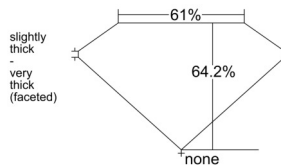

GIA®

FACSIMILE

GIA REPORT 1548580741

Verify this report at GIA.edu

GIA NATURAL DIAMOND DOSSIER®

February 04, 2026
GIA Report Number 1548580741
Shape and Cutting Style ..... Oval Brilliant
Measurements ..... 5.79 x 4.09 x 2.62 mm

GRADING RESULTS

Carat Weight ..... 0.40 carat
Color Grade ..... D
Clarity Grade VVS1

ADDITIONAL GRADING INFORMATION

Polish ..... Excellent
Symmetry ..... Excellent
Fluorescence ..... Medium Blue
Clarity Characteristics ..... Pinpoint
Inscription(s): GIA 1548580741

PROPORTIONS

Profile not to actual proportions

GRADING SCALES

GIA COLOR SCALE		GIA CLARITY SCALE		
NEAR COLORLESS	D	VERY VERY SLIGHTLY INCLUDED	FLAWLESS	
	E		INTERNALLY FLAWLESS	
	F		VVS₁	
	G		VVS₂	
	FANT	H	VERY SLIGHTLY INCLUDED	VS₁
		I		VS₂
		J	SLIGHTLY INCLUDED	S₁
		K		S₂
	LIGHT	L	INCLUDED	I₁
		M		I₂
N		I₃		
O				
P				
Q				
	R			
	S			
	T			
	U			
	V			
	W			
	X			
	Y			
	Z