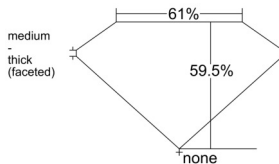

GIA®

FACSIMILE

GIA REPORT 1548537379

Verify this report at GIA.edu

GIA NATURAL DIAMOND DOSSIER®

January 31, 2026
GIA Report Number 1548537379
Shape and Cutting Style ..... Heart Brilliant
Measurements ..... 5.39 x 6.19 x 3.68 mm

GRADING RESULTS

Carat Weight ..... 0.72 carat
Color Grade ..... F
Clarity Grade VS1

ADDITIONAL GRADING INFORMATION

Polish ..... Excellent
Symmetry ..... Good
Fluorescence ..... Faint
Clarity Characteristics ..... Cloud
Inscription(s): GIA 1548537379

PROPORTIONS

Profile not to actual proportions

GRADING SCALES

GIA COLOR SCALE		GIA CLARITY SCALE			
COLORLESS	D	VERY VERY SLIGHTLY INCLUDED	FLAWLESS		
	E		INTERNALLY FLAWLESS		
	F	VERY SLIGHTLY INCLUDED	VVS₁		
	G		VVS₂		
	H		VS₁		
	NEAR COLORLESS	I	SLIGHTLY INCLUDED	VS₂	
		J		SI₁	
		FAINT	K	INCLUDED	SI₂
			L		I₁
			M		I₂
VERT LIGHT	N		INCLUDED	I₃	
	O				
	P				
	Q				
LIGHT	R				
	S				
	T				
	U				
	V				
	W				
	X				
	Y				
	Z