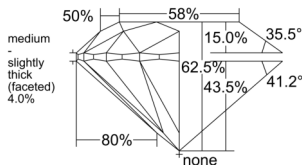

GIA®

FACSIMILE

GIA REPORT 1548517956

Verify this report at GIA.edu

GIA NATURAL DIAMOND DOSSIER®

January 27, 2026
GIA Report Number 1548517956
Shape and Cutting Style ..... Round Brilliant
Measurements ..... 4.30 - 4.32 x 2.70 mm

GRADING RESULTS

Carat Weight ..... 0.31 carat
Color Grade ..... K
Clarity Grade VVS1
Cut Grade ..... Excellent

ADDITIONAL GRADING INFORMATION

Polish ..... Excellent
Symmetry ..... Excellent
Fluorescence ..... Strong Blue
Clarity Characteristics..... Pinpoint, Feather, Indented Natural
Inscription(s): GIA 1548517956

PROPORTIONS

GRADING SCALES

GIA COLOR SCALE	GIA CLARITY SCALE	GIA CUT SCALE	
D	FLAWLESS	EXCELLENT	
E	INTERNALLY FLAWLESS		
F		VVS₁	VERY GOOD
G	VVS₂		
H	VS₁	GOOD	
I	VS₂		
J	SI₁	FAIR	
K	SI₂		
L	I₁	POOR	
M			
N			
O	I₂		
P			
Q			
R	I₃		
S			
T			
U			
V			
W			
X			
Y			
Z