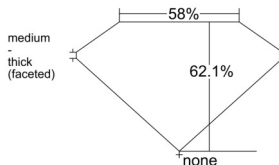

GIA®

FACSIMILE

GIA REPORT 1548516041

Verify this report at GIA.edu

GIA NATURAL DIAMOND DOSSIER®

January 27, 2026
GIA Report Number 1548516041
Shape and Cutting Style ..... Heart Brilliant
Measurements ..... 5.58 x 6.65 x 4.13 mm

GRADING RESULTS

Carat Weight ..... 0.90 carat
Color Grade I
Clarity Grade VVS2

ADDITIONAL GRADING INFORMATION

Polish ..... Very Good
Symmetry ..... Excellent
Fluorescence ..... Faint
Clarity Characteristics ..... Cloud, Pinpoint
Inscription(s): GIA 1548516041

PROPORTIONS

Profile not to actual proportions

GRADING SCALES

GIA COLOR SCALE		GIA CLARITY SCALE			
COLORLESS	D	VERY VERY SLIGHTLY INCLUDED	FLAWLESS		
	E		INTERNALLY FLAWLESS		
	F	VERY SLIGHTLY INCLUDED	VVS₁		
	G		VVS₂		
	H		VS₁		
	NEAR COLORLESS	I	SLIGHTLY INCLUDED	VS₂	
		J		SI₁	
		FAINT	K	INCLUDED	SI₂
			L		I₁
			M		I₂
VERT LIGHT	N	LIGHT	I₃		
	O				
	P				
	Q				
	R