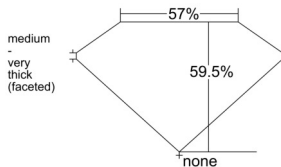

GIA®

FACSIMILE

GIA REPORT 1548502739

Verify this report at GIA.edu

GIA NATURAL DIAMOND DOSSIER®

January 22, 2026
GIA Report Number 1548502739
Shape and Cutting Style ..... Heart Brilliant
Measurements ..... 5.21 x 6.17 x 3.67 mm

GRADING RESULTS

Carat Weight ..... 0.71 carat
Color Grade ..... G
Clarity Grade VVS1

ADDITIONAL GRADING INFORMATION

Polish ..... Excellent
Symmetry ..... Excellent
Fluorescence ..... None
Clarity Characteristics ..... Cloud, Pinpoint, Feather
Inscription(s): GIA 1548502739

PROPORTIONS

Profile not to actual proportions

GRADING SCALES

GIA COLOR SCALE		GIA CLARITY SCALE	
COLORLESS	D	VERY VERY SLIGHTLY INCLUDED	FLAWLESS
	E		INTERNALLY FLAWLESS
	F		VVS₁
	G		VVS₂
	H		VS₁
	I		VS₂
	J		SI₁
	K		SI₂
	L		I₁
	M		I₂
NEAR COLORLESS	N	SLIGHTLY INCLUDED	I₃
	O		
	P		
	Q		
FAINT	R		
	S		
	T		
	U		
VERT LIGHT	V		
	W		
	X		
	Y		
LIGHT	Z