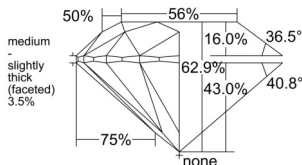

GIA®

FACSIMILE

GIA REPORT 1548491117

Verify this report at GIA.edu

GIA NATURAL DIAMOND DOSSIER®

January 22, 2026
GIA Report Number 1548491117
Shape and Cutting Style ..... Round Brilliant
Measurements ..... 6.00 - 6.04 x 3.79 mm

GRADING RESULTS

Carat Weight ..... 0.84 carat
Color Grade ..... G
Clarity Grade VS1
Cut Grade ..... Excellent

ADDITIONAL GRADING INFORMATION

Polish ..... Excellent
Symmetry ..... Excellent
Fluorescence ..... Strong Blue
Clarity Characteristics ..... Crystal
Inscription(s): GIA 1548491117

PROPORTIONS

GRADING SCALES

GIA COLOR SCALE	GIA CLARITY SCALE	GIA CUT SCALE	
D	FLAWLESS	EXCELLENT	
E	INTERNALLY FLAWLESS		
F		VVS₁	VERY GOOD
G	VVS₂		
H	VS₁	GOOD	
I	VS₂		
J	SI₁	FAIR	
K	SI₂		
L	I₁	POOR	
M	I₂		
N	I₃		
O			
P			
Q			
R			
S			
T			
U			
V			
W			
X			
Y			
Z