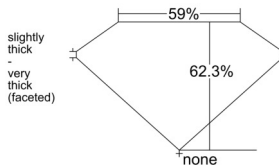

GIA®

FACSIMILE

GIA REPORT 1548477882

Verify this report at GIA.edu

GIA NATURAL DIAMOND DOSSIER®

January 21, 2026
GIA Report Number 1548477882
Shape and Cutting Style ..... Heart Brilliant
Measurements ..... 5.39 x 5.96 x 3.71 mm

GRADING RESULTS

Carat Weight ..... 0.70 carat
Color Grade ..... E
Clarity Grade VVS1

ADDITIONAL GRADING INFORMATION

Polish ..... Excellent
Symmetry ..... Very Good
Fluorescence ..... None
Clarity Characteristics ..... Feather
Inscription(s): GIA 1548477882

PROPORTIONS

Profile not to actual proportions

GRADING SCALES

GIA COLOR SCALE		GIA CLARITY SCALE			
COLORLESS	D	VERY VERY SLIGHTLY INCLUDED	FLAWLESS		
	E		INTERNALLY FLAWLESS		
	F	VERY SLIGHTLY INCLUDED	VVS₁		
	G		VVS₂		
	H		VS₁		
	NEAR COLORLESS	I	SLIGHTLY INCLUDED	VS₂	
		J		SI₁	
		FAINT	K	INCLUDED	SI₂
			L		I₁
			M		I₂
VERT LIGHT			N	INCLUDED	I₃
	O				
	P				
	Q				
LIGHT	R				
	S				
	T				
	U				
	V				
	Z