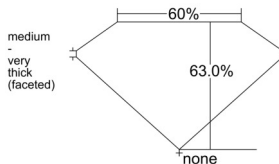

GIA®

FACSIMILE

GIA REPORT 1548475276

Verify this report at GIA.edu

GIA NATURAL DIAMOND DOSSIER®

January 27, 2026
GIA Report Number **1548475276**
Shape and Cutting Style ..... **Pear Brilliant**
Measurements ..... **7.30 x 4.56 x 2.87 mm**

GRADING RESULTS

Carat Weight ..... **0.56 carat**
Color Grade ..... **H**
Clarity Grade **VVS1**

ADDITIONAL GRADING INFORMATION

Polish ..... **Excellent**
Symmetry ..... **Excellent**
Fluorescence ..... **None**
Clarity Characteristics ..... **Feather, Chip, Cavity**
Inscription(s): **GIA 1548475276**

PROPORTIONS

Profile not to actual proportions

GRADING SCALES

GIA COLOR SCALE		GIA CLARITY SCALE			
COLORLESS	D	VERY VERY SLIGHTLY INCLUDED	FLAWLESS		
	E		INTERNALLY FLAWLESS		
	F	VERY SLIGHTLY INCLUDED	VVS₁		
	G		VVS₂		
	H		VS₁		
	NEAR COLORLESS	I	SLIGHTLY INCLUDED	VS₂	
		J		SI₁	
		FAINT	K	INCLUDED	SI₂
			L		I₁
			M		I₂
VERTICALLY LIGHT	N	INCLUDED	I₃		
	O				
	P				
	Q				
	R				
LIGHT	S				
	T				
	U				
	V				
	W				
X					
Y					
Z