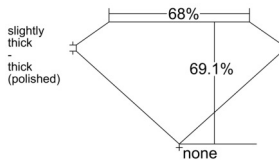

GIA®

FACSIMILE

GIA REPORT 1548474381

Verify this report at GIA.edu

GIA NATURAL DIAMOND DOSSIER®

January 21, 2026
GIA Report Number 1548474381
Shape and Cutting Style ..... Emerald Cut
Measurements ..... 5.83 x 4.21 x 2.91 mm

GRADING RESULTS

Carat Weight ..... 0.70 carat
Color Grade ..... F
Clarity Grade VS1

ADDITIONAL GRADING INFORMATION

Polish ..... Excellent
Symmetry ..... Very Good
Fluorescence ..... None
Clarity Characteristics ..... Crystal, Pinpoint
Inscription(s): GIA 1548474381

PROPORTIONS

Profile not to actual proportions

GRADING SCALES

GIA COLOR SCALE		GIA CLARITY SCALE			
COLORLESS	D	VERY VERY SLIGHTLY INCLUDED	FLAWLESS		
	E		INTERNALLY FLAWLESS		
	F	VERY SLIGHTLY INCLUDED	VVS₁		
	G		VVS₂		
	H		VS₁		
	NEAR COLORLESS	I	SLIGHTLY INCLUDED	VS₂	
		J		SI₁	
		FAINT	K	INCLUDED	SI₂
			L		I₁
			M		I₂
VERT LIGHT	N	LIGHT	I₃		
	O				
	P				
	Q				
	R