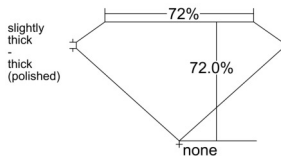

GIA®

FACSIMILE

GIA REPORT 1548473923

Verify this report at GIA.edu

GIA NATURAL DIAMOND DOSSIER®

January 22, 2026
GIA Report Number 1548473923
Shape and Cutting Style ..... Square Modified Brilliant
Measurements ..... 5.14 x 5.12 x 3.68 mm

GRADING RESULTS

Carat Weight ..... 0.81 carat
Color Grade ..... G
Clarity Grade VVS1

ADDITIONAL GRADING INFORMATION

Polish ..... Very Good
Symmetry ..... Good
Fluorescence ..... None
Clarity Characteristics ..... Pinpoint, Feather, Cavity
Inscription(s): GIA 1548473923

PROPORTIONS

Profile not to actual proportions

GRADING SCALES

GIA COLOR SCALE		GIA CLARITY SCALE			
COLORLESS	D	VERY VERY SLIGHTLY INCLUDED	FLAWLESS		
	E		INTERNALLY FLAWLESS		
	F	VERY SLIGHTLY INCLUDED	VVS₁		
	G		VVS₂		
	H		VS₁		
	NEAR COLORLESS	I	SLIGHTLY INCLUDED	VS₂	
		J		SI₁	
		FAINT	K	INCLUDED	SI₂
			L		I₁
			M		I₂
VERY LIGHT			N	INCLUDED	I₃
			O		
			P		
	Q				
LIGHT	R				
	S				
	T				
	U				
	V				
	Z