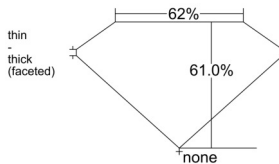

GIA®

FACSIMILE

GIA REPORT 1548458381

Verify this report at GIA.edu

GIA NATURAL DIAMOND DOSSIER®

January 16, 2026
GIA Report Number 1548458381
Shape and Cutting Style ..... Heart Brilliant
Measurements ..... 4.55 x 5.19 x 3.17 mm

GRADING RESULTS

Carat Weight ..... 0.42 carat
Color Grade ..... H
Clarity Grade VVS1

ADDITIONAL GRADING INFORMATION

Polish ..... Excellent
Symmetry ..... Very Good
Fluorescence ..... Faint
Clarity Characteristics ..... Feather
Inscription(s): GIA 1548458381

PROPORTIONS

Profile not to actual proportions

GRADING SCALES

GIA COLOR SCALE		GIA CLARITY SCALE			
COLORLESS	D	VERY VERY SLIGHTLY INCLUDED	FLAWLESS		
	E		INTERNALLY FLAWLESS		
	F	VERY SLIGHTLY INCLUDED	VVS₁		
	G		VVS₂		
	H		VS₁		
	NEAR COLORLESS	I	SLIGHTLY INCLUDED	VS₂	
		J		SI₁	
		FAINT	K	INCLUDED	SI₂
			L		I₁
			M		I₂
VERT LIGHT	N		INCLUDED	I₃	
	O				
	P				
	Q				
	R				
	LIGHT	S			
		T			
U					
	V				
	W				
	X				
	Y				
	Z