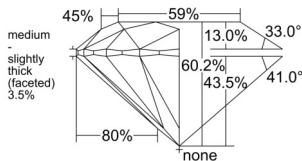

GIA®

FACSIMILE

GIA REPORT 1548441411

Verify this report at GIA.edu

GIA NATURAL DIAMOND DOSSIER®

January 16, 2026
GIA Report Number 1548441411
Shape and Cutting Style ..... Round Brilliant
Measurements ..... 5.26 - 5.29 x 3.18 mm

GRADING RESULTS

Carat Weight ..... 0.54 carat
Color Grade ..... H
Clarity Grade VVS1
Cut Grade ..... Excellent

ADDITIONAL GRADING INFORMATION

Polish ..... Excellent
Symmetry ..... Excellent
Fluorescence ..... None
Clarity Characteristics ..... Pinpoint, Feather
Inscription(s): GIA 1548441411

PROPORTIONS

Profile to actual proportions

GRADING SCALES

GIA COLOR SCALE	GIA CLARITY SCALE	GIA CUT SCALE
COLOREDNESS	FLAWLESS	EXCELLENT
D	FLAWLESS	
E	FLAWLESS	VERY GOOD
F	FLAWLESS	
G	FLAWLESS	GOOD
H	FLAWLESS	
I	VVS₁	FAIR
J	VVS₂	
K	VS₁	POOR
L	VS₂	
M	SI₁	I₁
N	SI₂	
O	I₂	I₃
P	I₃	
Q		
R		
S		
T		
U		
V		
W		
X		
Y		
Z