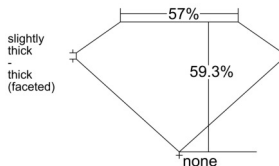

GIA®

FACSIMILE

GIA REPORT 1548407746

Verify this report at GIA.edu

GIA NATURAL DIAMOND DOSSIER®

January 09, 2026
GIA Report Number 1548407746
Shape and Cutting Style ..... Heart Brilliant
Measurements ..... 5.31 x 6.22 x 3.69 mm

GRADING RESULTS

Carat Weight ..... 0.70 carat
Color Grade L
Clarity Grade SI1

ADDITIONAL GRADING INFORMATION

Polish ..... Excellent
Symmetry ..... Excellent
Fluorescence ..... Faint
Clarity Characteristics ..... Feather
Inscription(s): GIA 1548407746

PROPORTIONS

Profile not to actual proportions

GRADING SCALES

GIA COLOR SCALE		GIA CLARITY SCALE			
COLORLESS	D	VERY VERY SLIGHTLY INCLUDED	FLAWLESS		
	E		INTERNALLY FLAWLESS		
	F		VVS₁		
	NEAR COLORLESS	G	VERY SLIGHTLY INCLUDED	VVS₂	
		H		VS₁	
		FAINT	I	SLIGHTLY INCLUDED	VS₂
			J		SI₁
	K		SI₂		
	VERT LIGHT		L	INCLUDED	I₁
			M		I₂
N			I₃		
O					
P					
Q					
R					
LIGHT	S				
	T				
	U				
	V				
	W				
	X				
Y					
Z