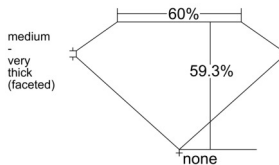

GIA®

FACSIMILE

GIA REPORT 1548404417

Verify this report at GIA.edu

GIA NATURAL DIAMOND DOSSIER®

January 08, 2026
GIA Report Number 1548404417
Shape and Cutting Style ..... Heart Brilliant
Measurements ..... 5.41 x 6.14 x 3.64 mm

GRADING RESULTS

Carat Weight ..... 0.70 carat
Color Grade ..... G
Clarity Grade VVS2

ADDITIONAL GRADING INFORMATION

Polish ..... Excellent
Symmetry ..... Very Good
Fluorescence ..... None
Clarity Characteristics ..... Cloud, Feather, Pinpoint
Inscription(s): GIA 1548404417

PROPORTIONS

Profile not to actual proportions

GRADING SCALES

GIA COLOR SCALE		GIA CLARITY SCALE			
COLORLESS	D	VERY VERY SLIGHTLY INCLUDED	FLAWLESS		
	E		INTERNALLY FLAWLESS		
	F	VERY SLIGHTLY INCLUDED	VVS₁		
	G		VVS₂		
	H		VS₁		
	NEAR COLORLESS	I	SLIGHTLY INCLUDED	VS₂	
		J		SI₁	
		FAINT	K	INCLUDED	SI₂
			L		I₁
			M		I₂
VERT LIGHT	N	LIGHT	I₃		
	O				
	P				
	Q				
	R